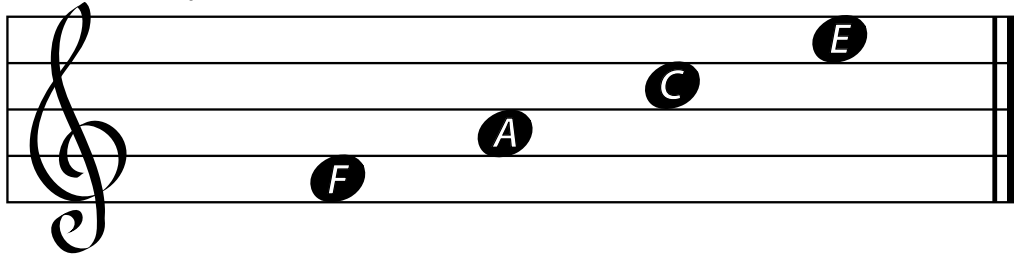

## Where the Notes Fall on the Fretboard

The "line" notes (*EGBDF*) appear on the musical staff as shown below:

The "space" notes (*FACE*) look like this on the musical staff...

From the low open *E* string to the fifth fret of the high *E* string, here's what it looks like...

Now, when you locate these notes on the fretboard of your guitar, you find the Low E (the lowest note on your guitar with standard tuning); middle C and the high A from the above staff - *all within the first 5 frets!*