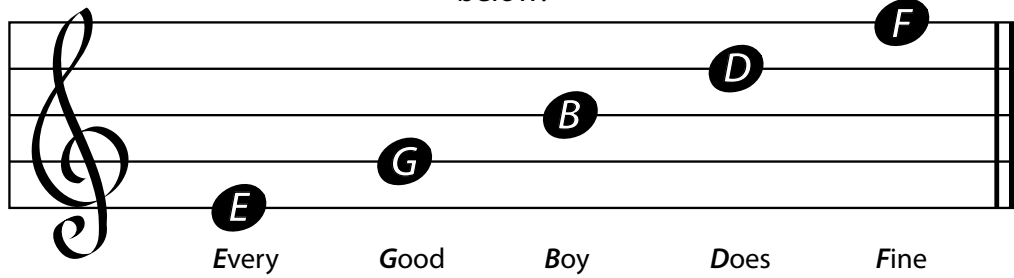

## Where the Notes Fall on the Fretboard

The "line" notes (*EGBDF*) appear on the musical staff as shown below:

The "space" notes (*FACE*) look like this on the musical staff...

From the low open *E* string to the fifth fret of the high *E* string, here's what it looks like...

Now, when you locate these notes on the fretboard of your guitar, you find the Low E (the lowest note on your guitar with standard tuning); middle C and the high A from the above staff - *all within the first 5 frets!*