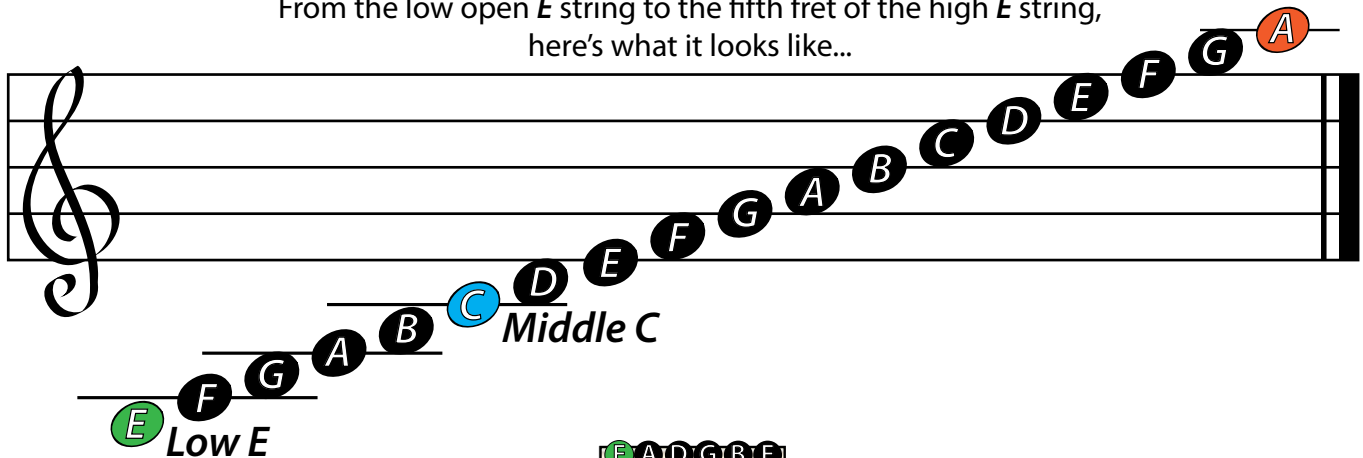

## Where the Notes Fall on the Fretboard

The "line" notes (*EGBDF*) appear on the musical staff as shown below:

The "space" notes (*FACE*) look like this on the musical staff...

From the low open *E* string to the fifth fret of the high *E* string, here's what it looks like...

Now, when you locate these notes on the fretboard of your guitar, you find the Low E (the lowest note on your guitar with standard tuning); middle C and the high A from the above staff - *all within the first 5 frets!*